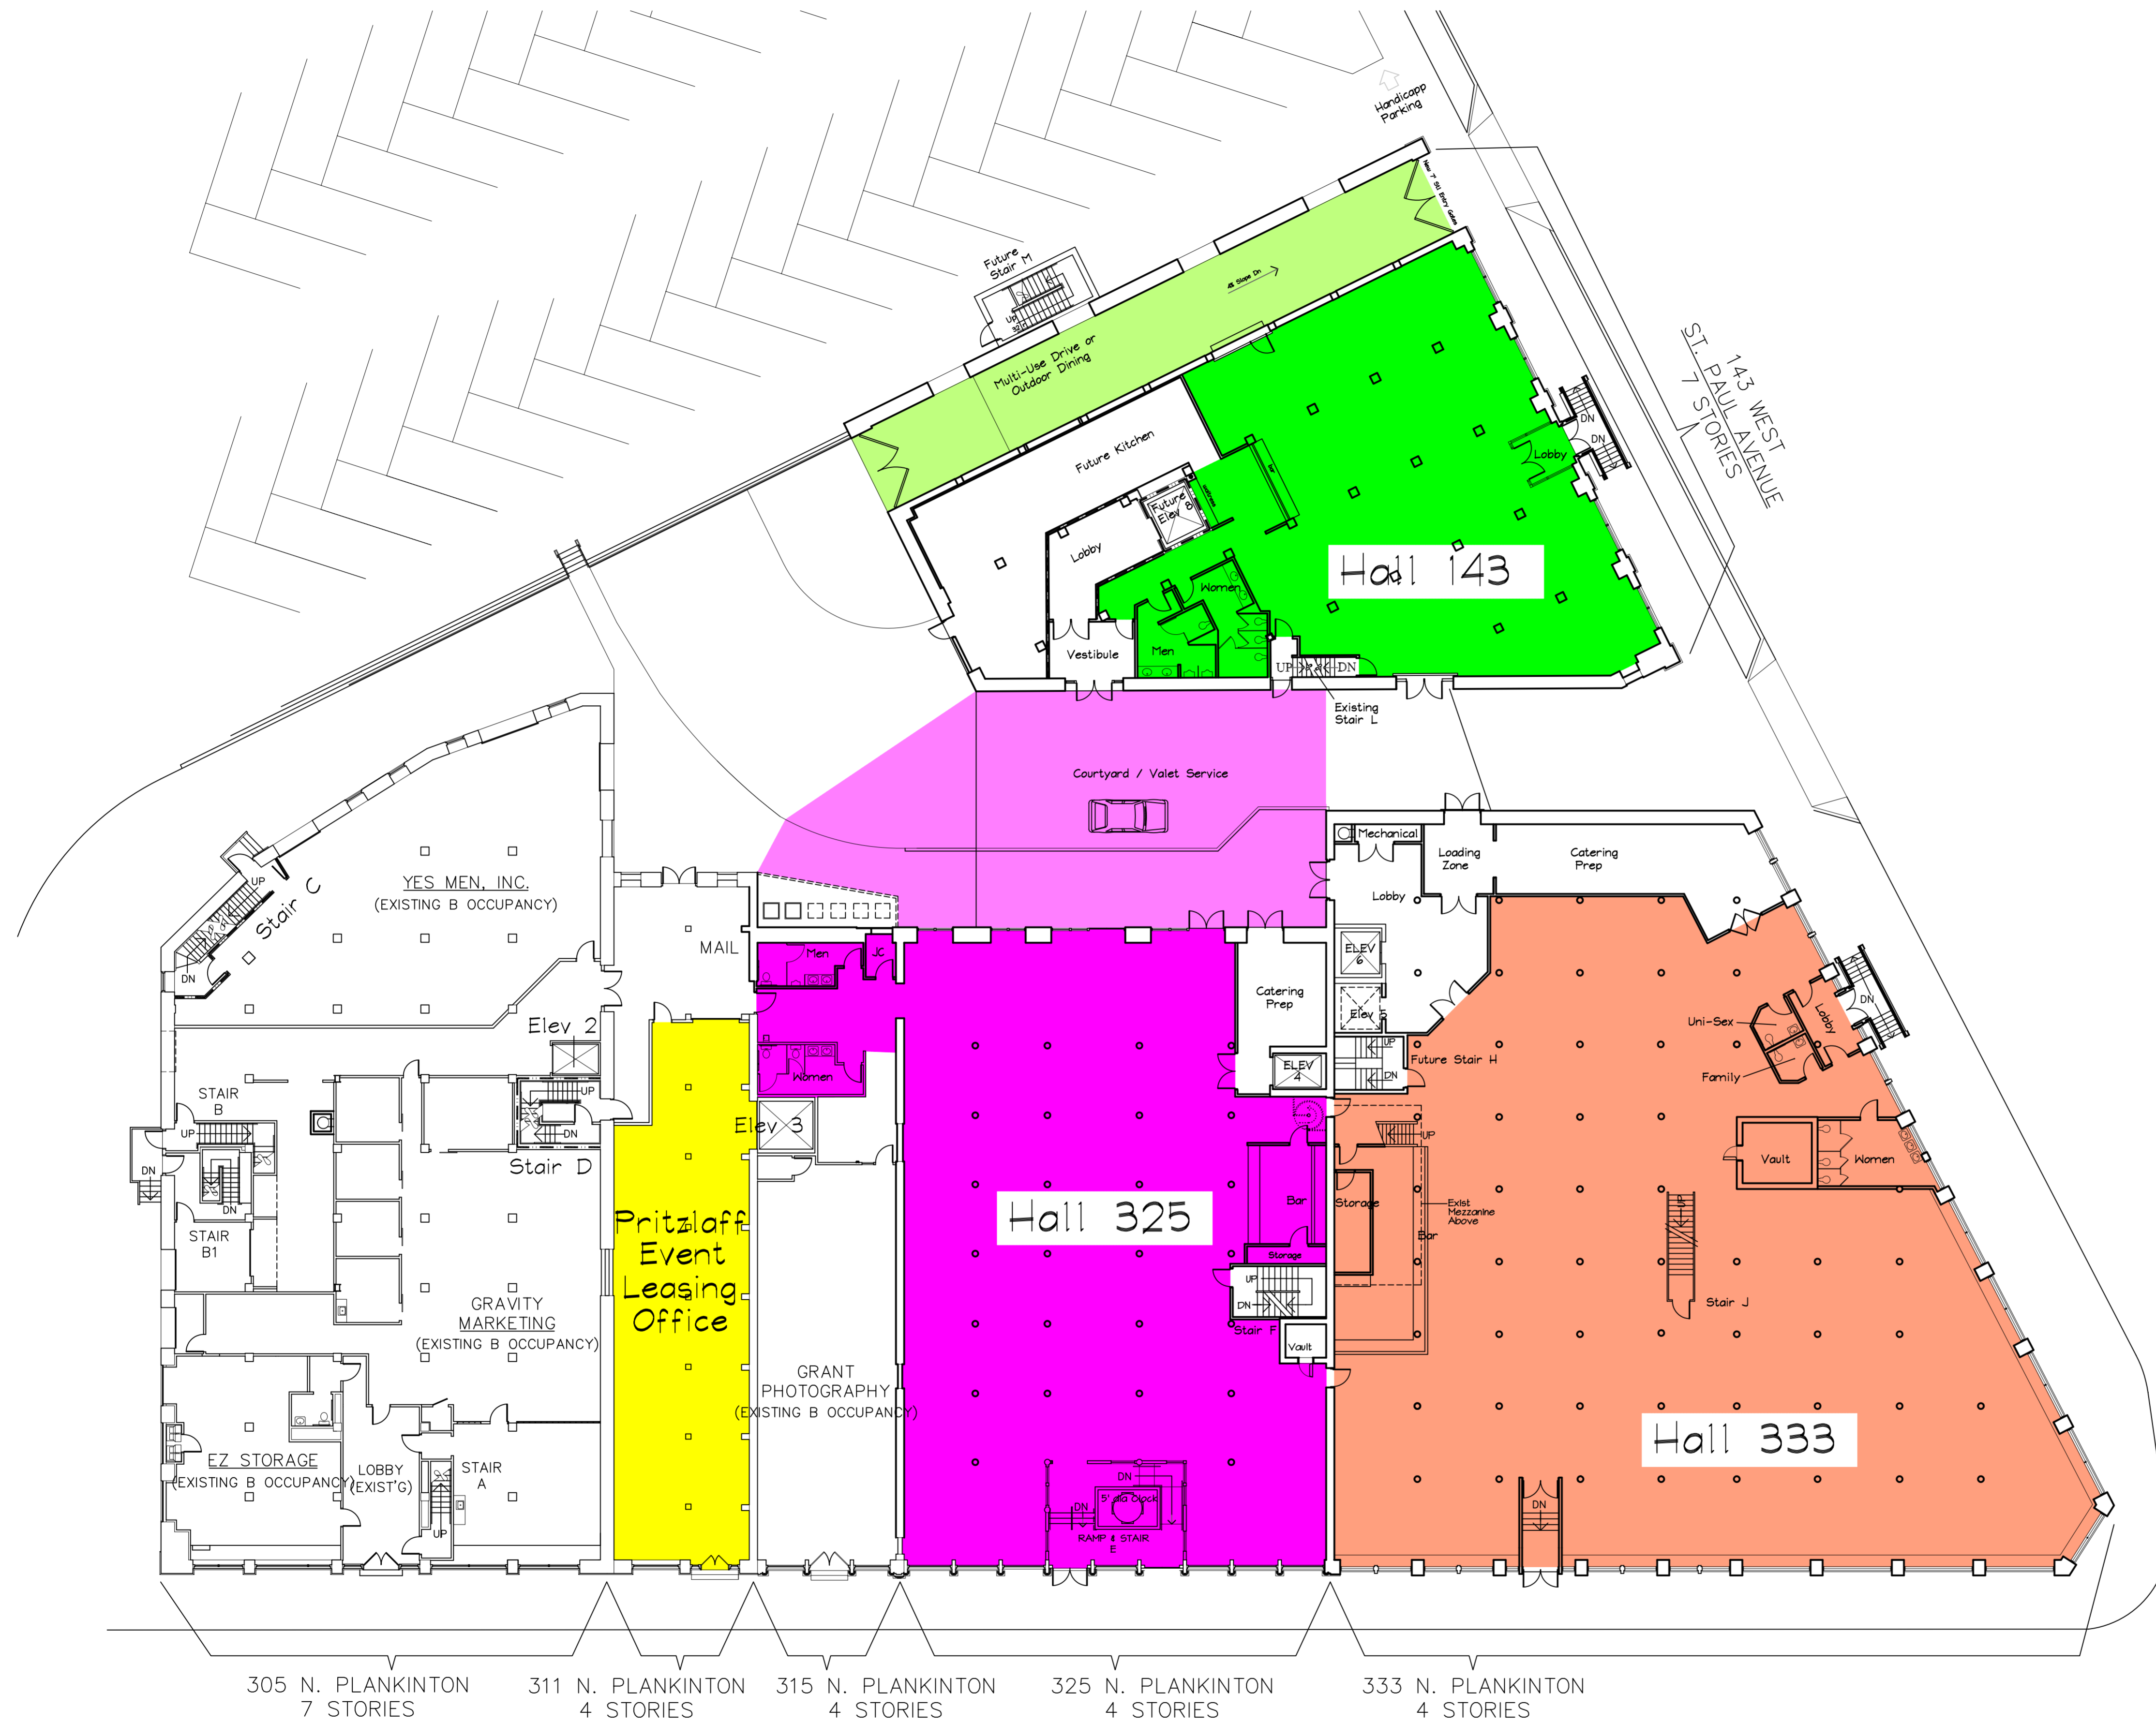

the  
**PRITZLAFF BUILDING**  
 305 - 333  
 Plankinton Avenue  
 Milwaukee, WI

**PRITZLAFF EVENTS**

Sheet Title  
**FIRST FLOOR PLAN**

Revisions	
Date:	November 30, 2013
Job NO.:	-
Drawn By:	-
Sheet No.	101

**First Floor Plan**  
 Scale 1/16" = 1'-0"